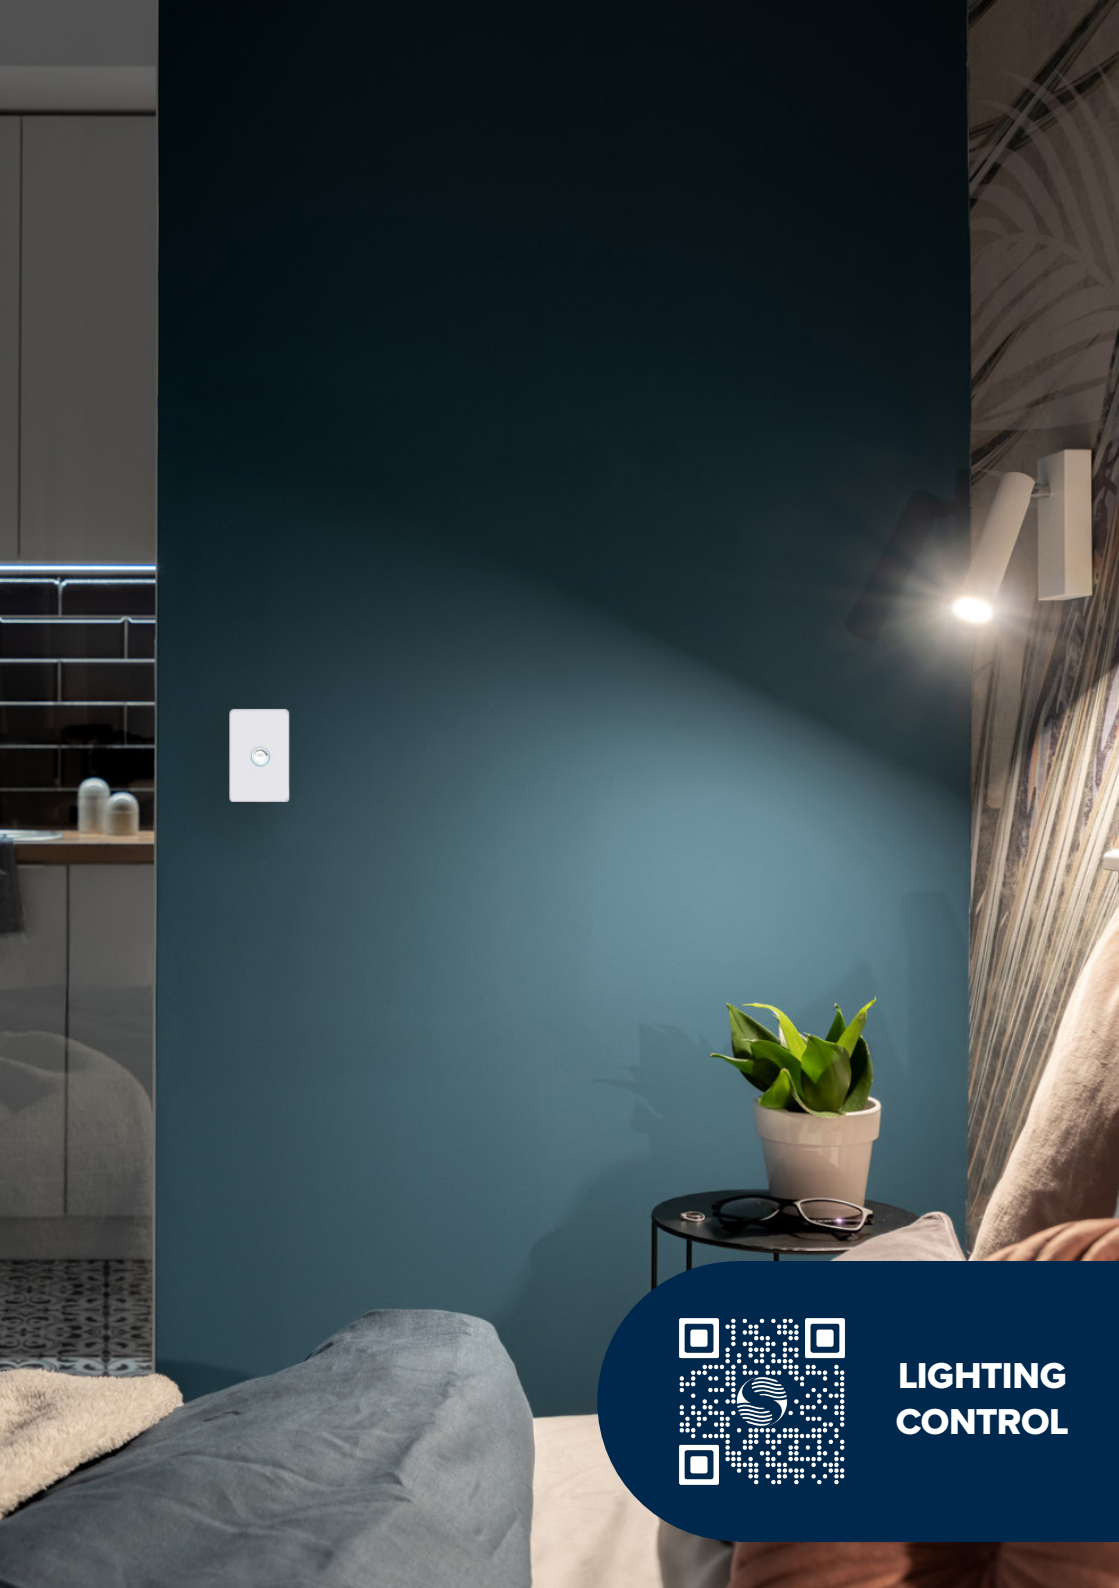

Mains Powered Remote Switch
KASTA-1BMBH-W

POWER SUPPLY

2 Wire Mains Powered

CONTROL

Push Button ON/OFF/DIM
Delay to OFF
KASTA App (free)
Voice Control*
Remote Access*

Discover the full range of mechanism button caps available. Scan the QR code on the back of this brochure.